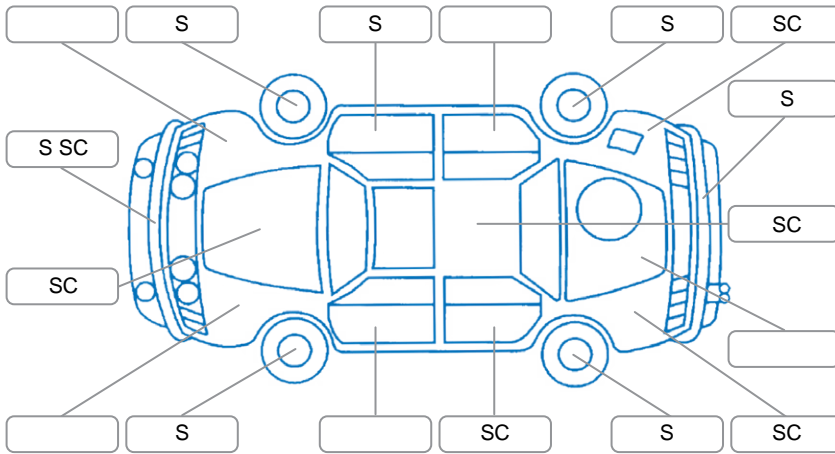

Report ID:	28,241,166	Version:	1
Created:	10 Jun 2026		

Make:	Volvo	Model:	V60
Body Style:	SUV	Year:	2011
Rego No.:	KBH150	Rego Expiry:	03 Sep 2026
WoF Expiry:	14 Apr 2027	Odometer:	161,473 Kms
Good No.:	28241166	VIN:	YV1FW9056B1023609
Next Service:	169,000kms	Service History:	No

Key
 S = Scratch R = Rust C = Crack * = Decals W = Significant scuffs
 D = Dent PT = Paint defect P = Pin dent SC = Stone Chips

Note: some defects and blemishes may not be displayed in the diagram

Body Inspection Comments

Chipped windscreen.

Conditions During Body Inspection

Dry

Under Carriage and Under Bonnet Inspection Comments

Interior Comments

Seats:	Good
Carpets:	Good
Panels:	Good
Dashboard:	Good

General Comments

AWD petrol auto wagon.