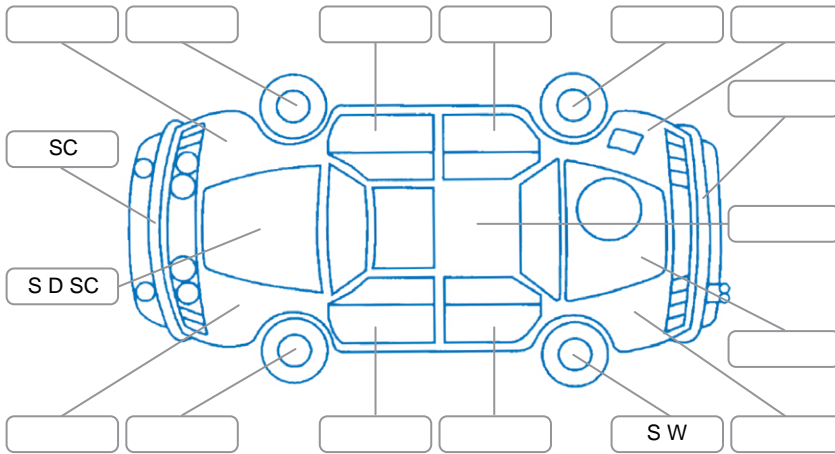

Report ID:	28,241,150	Version:	1
Created:	10 Jun 2026		

Make:	Hyundai	Model:	Santa FE
Body Style:	SUV	Year:	2022
Rego No.:	PCN11	Rego Expiry:	27 Aug 2026
WoF Expiry:	28 Feb 2027	Odometer:	107,372 Kms
Good No.:	28241150	VIN:	KMHS281HWNU422748
Next Service:	108,200 Kms	Service History:	Yes

Key

S = Scratch R = Rust C = Crack * = Decals W = Significant scuffs
 D = Dent PT = Paint defect P = Pin dent SC = Stone Chips

Note: some defects and blemishes may not be displayed in the diagram

Body Inspection Comments