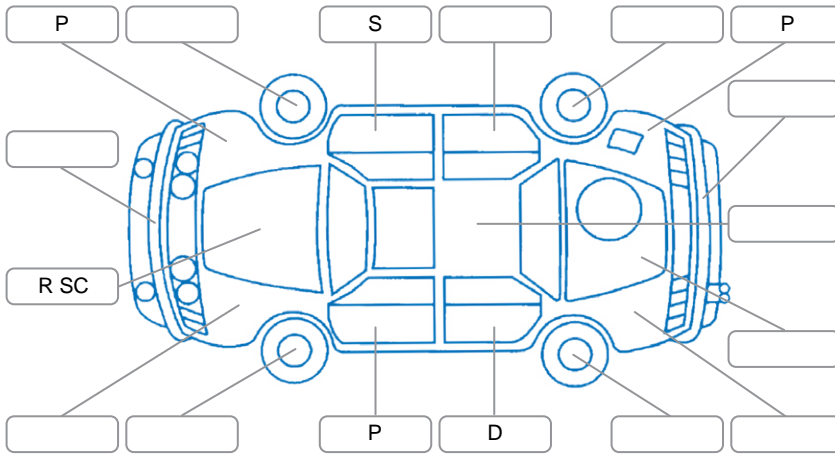

Report ID:	28,241,145	Version:	1
Created:	25 Jun 2026		

Make:	Mini	Model:	Cooper S
Body Style:	SUV	Year:	2014
Rego No.:	KQY918	Rego Expiry:	27 Feb 2027
WoF Expiry:	02 Apr 2027	Odometer:	91,508 Kms
Good No.:	28241145	VIN:	WMWZC32020WR77759
Next Service:	101000	Service History:	No

### Key

S = Scratch    R = Rust    C = Crack    \* = Decals    W = Significant scuffs  
 D = Dent    PT = Paint defect    P = Pin dent    SC = Stone Chips

Note: some defects and blemishes may not be displayed in the diagram