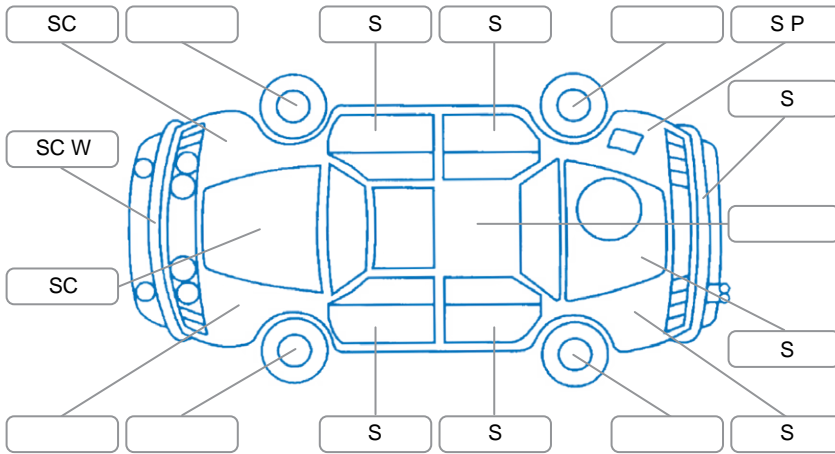

Report ID:	28,241,081	Version:	1
Created:	09 Jun 2026		

Make:	Toyota	Model:	Corolla
Body Style:	Wagon	Year:	2021
Rego No.:	NHQ884	Rego Expiry:	16 Aug 2026
WoF Expiry:	17 Feb 2027	Odometer:	91,961 Kms
Good No.:	28241081	VIN:	JTDZPAAE70J110878
Next Service:	3/12/26 or 102000km	Service History:	Yes

**Key**  
 S = Scratch    R = Rust    C = Crack    \* = Decals    W = Significant scuffs  
 D = Dent    PT = Paint defect    P = Pin dent    SC = Stone Chips

Note: some defects and blemishes may not be displayed in the diagram

### Body Inspection Comments

Decal remnants in paint on bonnet, both rear fenders and boot hatch.

Conditions During Body Inspection: Dry