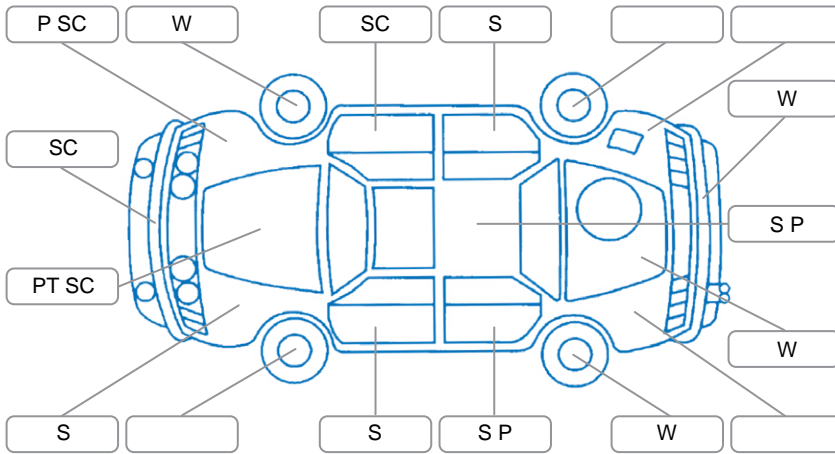

Report ID:	28,241,023	Version:	1
Created:	09 Jun 2026		

Make:	Toyota	Model:	Corolla
Body Style:	Wagon	Year:	2021
Rego No.:	NLP306	Rego Expiry:	22 Apr 2027
WoF Expiry:	14 Apr 2027	Odometer:	118,058 Kms
Good No.:	28241023	VIN:	JTDZPAAE60J173938
Next Service:	1/12/26 or 120000km	Service History:	Yes

Key

S = Scratch R = Rust C = Crack * = Decals W = Significant scuffs
 D = Dent PT = Paint defect P = Pin dent SC = Stone Chips

Note: some defects and blemishes may not be displayed in the diagram

Body Inspection Comments

Decal remnants in paint on bonnet, both rear fenders and boot door.

Conditions During Body Inspection

Dry

Under Carriage and Under Bonnet Inspection Comments

Interior Comments

Seats:	Good
Carpets:	Average
Panels:	Average
Dashboard:	Good