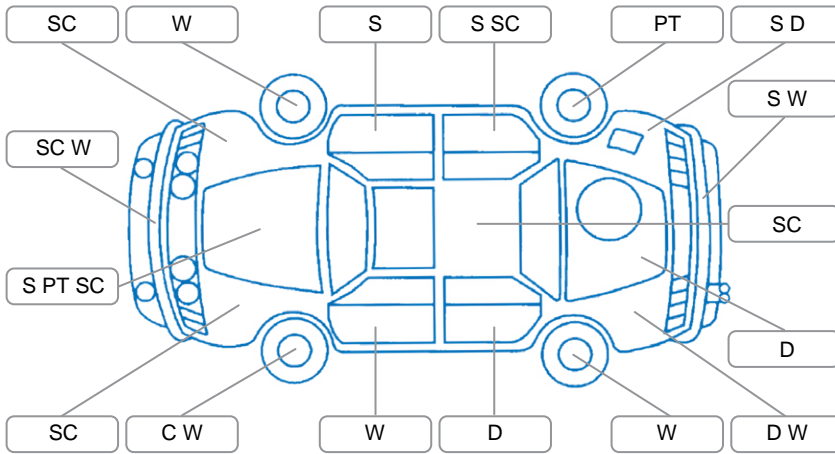

Report ID:	28,241,006	Version:	1
Created:	09 Jun 2026		

Make:	Nissan	Model:	March
Body Style:	Hatchback	Year:	2006
Rego No.:	JBY883	Rego Expiry:	19 Oct 2026
WoF Expiry:	01 Aug 2026	Odometer:	105,923 Kms
Good No.:	28241006	VIN:	7AT0DH0KX15000889
Next Service:	114,000km	Service History:	No

**Key**

S = Scratch    R = Rust    C = Crack    \* = Decals    W = Significant scuffs  
 D = Dent    PT = Paint defect    P = Pin dent    SC = Stone Chips

Note: some defects and blemishes may not be displayed in the diagram

**Body Inspection Comments**

Windscreen stone chips

Conditions During Body Inspection

Dry

**Under Carriage and Under Bonnet Inspection Comments**

Underbody surface rust  
 Engine oil leak  
 Front wheel drive