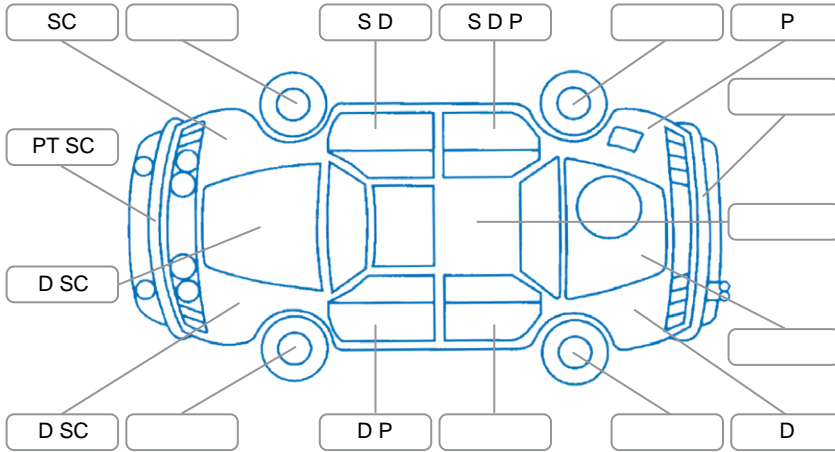

Report ID:	28,240,935	Version:	1
Created:	10 Jun 2026		

Make:	Mazda	Model:	Axela
Body Style:	Hatchback	Year:	2012
Rego No.:	MQR284	Rego Expiry:	08 Jan 2027
WoF Expiry:	23 Jun 2027	Odometer:	219,251 Kms
Good No.:	28240935	VIN:	7AT0C13JX19106679
Next Service:	223,000 Kms	Service History:	No

Key

S = Scratch R = Rust C = Crack * = Decals W = Significant scuffs
 D = Dent PT = Paint defect P = Pin dent SC = Stone Chips

Note: some defects and blemishes may not be displayed in the diagram

Body Inspection Comments

Roof aerial damaged

Conditions During Body Inspection

Wet

Under Carriage and Under Bonnet Inspection Comments

2WD

Oil weep and seepage

Interior Comments

Seats: Good

Carpets: Drivers side average

Panels: Good

Dashboard: Dashboard lifting in centre

General Comments

i-Stop warning light flashing and service warning light on

Road Conditions During Test Drive	Wet
Engine Timing Mechanism	Timing Chain
Evidence of Cam Belt Replacement	<input type="checkbox"/> Yes <input type="checkbox"/> No Kms
Inspected by:	Hoani Saunders
Published by:	Kayla Buchanan
Inspection Date:	10 Jun 2026