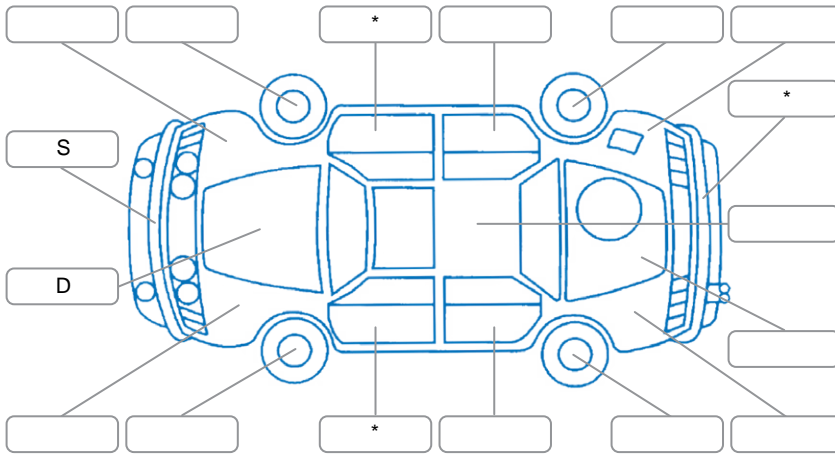

Key
 S = Scratch R = Rust C = Crack * = Decals W = Significant scuffs
 D = Dent PT = Paint defect P = Pin dent SC = Stone Chips

Note: some defects and blemishes may not be displayed in the diagram

Body Inspection Comments

L rear tyre side wall cracked, engine oil leak,

Conditions During Body Inspection

Wet

Under Carriage and Under Bonnet Inspection Comments

Interior Comments

Seats:	Average
Carpets:	Average
Panels:	Average
Dashboard:	Good