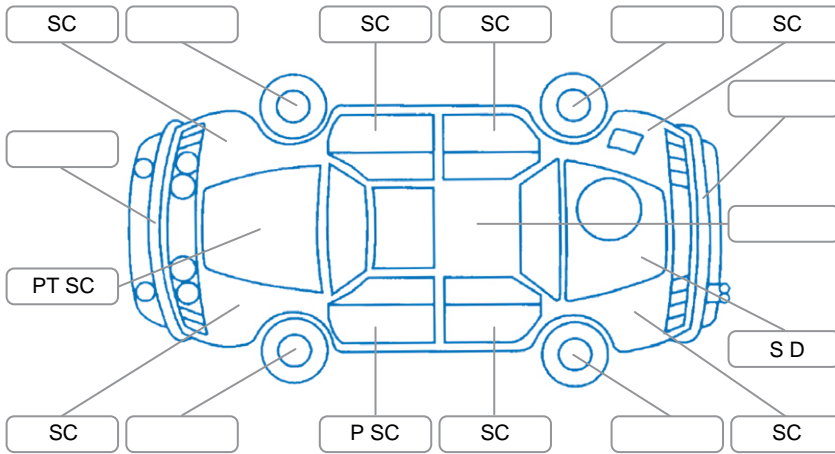

Report ID:	28,240,791	Version:	1
Created:	10 Jun 2026		

Make:	Nissan	Model:	AD
Body Style:	SUV	Year:	2014
Rego No.:	MRC565	Rego Expiry:	19 Oct 2026
WoF Expiry:	06 Dec 2026	Odometer:	250,615 Kms
Good No.:	28240791	VIN:	7AT0DH2LX19171903
Next Service:	Overdue	Service History:	No

Key

S = Scratch R = Rust C = Crack * = Decals W = Significant scuffs
 D = Dent PT = Paint defect P = Pin dent SC = Stone Chips

Note: some defects and blemishes may not be displayed in the diagram

Body Inspection Comments

Paint faded.

Conditions During Body Inspection

Dry

Under Carriage and Under Bonnet Inspection Comments

Interior Comments

Seats:	Average
Carpets:	Average
Panels:	Average
Dashboard:	Average

General Comments

Road Conditions During Test Drive	Dry	
Engine Timing Mechanism	Timing Chain	
Evidence of Cam Belt Replacement	<input type="checkbox"/> Yes <input type="checkbox"/> No	Kms
Inspected by:	Chris McQuade	
Published by:	Chris McQuade	
Inspection Date:	10 Jun 2026	