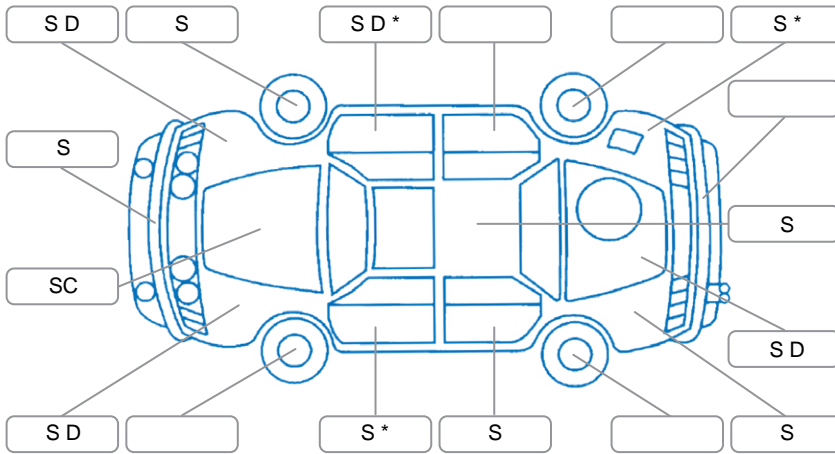

Report ID:	28,240,736	Version:	2
Created:	22 Jun 2026		

Make:	Ford	Model:	Ranger
Body Style:	Utility	Year:	2017
Rego No.:	KNA551	Rego Expiry:	25 Apr 2027
WoF Expiry:	08 Jul 2026	Odometer:	249,280 Kms
Good No.:	28240736	VIN:	MPBUMFF50HX111855
Next Service:	251712	Service History:	Yes

**Key**

S = Scratch    R = Rust    C = Crack    \* = Decals    W = Significant scuffs  
 D = Dent    PT = Paint defect    P = Pin dent    SC = Stone Chips

Note: some defects and blemishes may not be displayed in the diagram