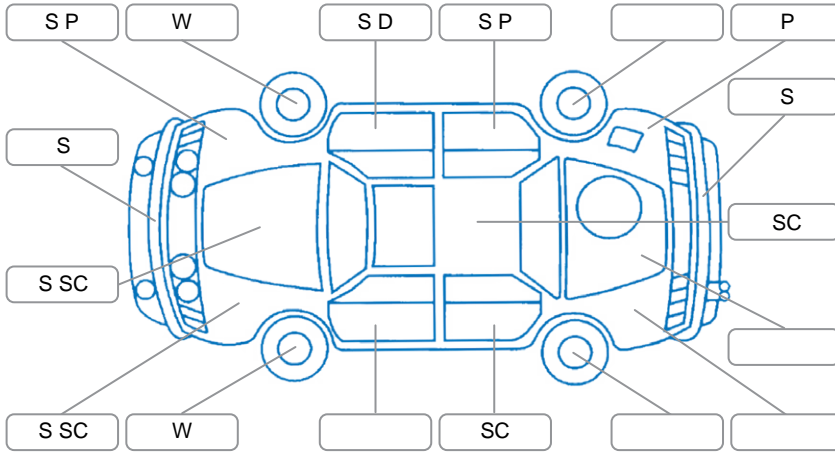

Report ID:	28,240,727	Version:	1
Created:	12 Jun 2026		

Make:	Mazda	Model:	Atenza
Body Style:	Sedan	Year:	2012
Rego No.:	QRF414	Rego Expiry:	16 Aug 2026
WoF Expiry:	26 Jun 2027	Odometer:	129,148 Kms
Good No.:	28240727	VIN:	7AT0C139X24100765
Next Service:	139,000 Kms	Service History:	No

Key
 S = Scratch R = Rust C = Crack * = Decals W = Significant scuffs
 D = Dent PT = Paint defect P = Pin dent SC = Stone Chips

Note: some defects and blemishes may not be displayed in the diagram

Body Inspection Comments

Moisture in left rear boot lid tail light

Conditions During Body Inspection	Dry
-----------------------------------	-----

Under Carriage and Under Bonnet Inspection Comments

2WD

Interior Comments

Seats:	Slight wear on drivers seat
Carpets:	Good
Panels:	Small blemish on F/L door card and A-pillar panel
Dashboard:	Good