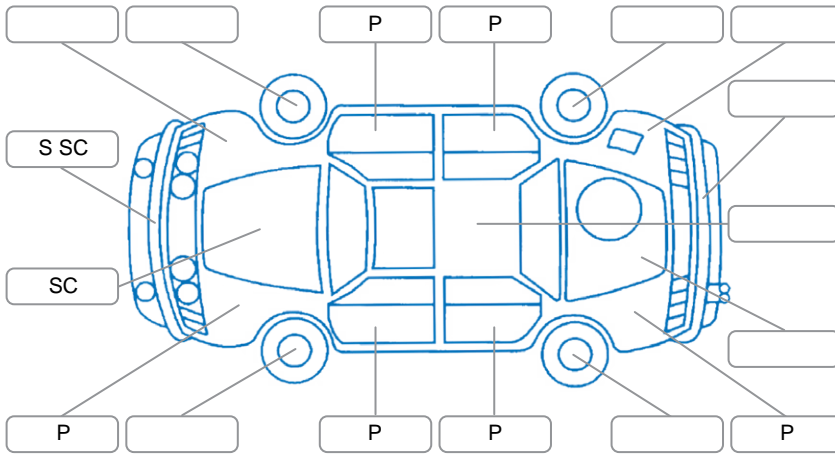

**Key**  
 S = Scratch    R = Rust    C = Crack    \* = Decals    W = Significant scuffs  
 D = Dent    PT = Paint defect    P = Pin dent    SC = Stone Chips

Note: some defects and blemishes may not be displayed in the diagram

### Body Inspection Comments

chip on edge of rh taillight

Conditions During Body Inspection    Dry