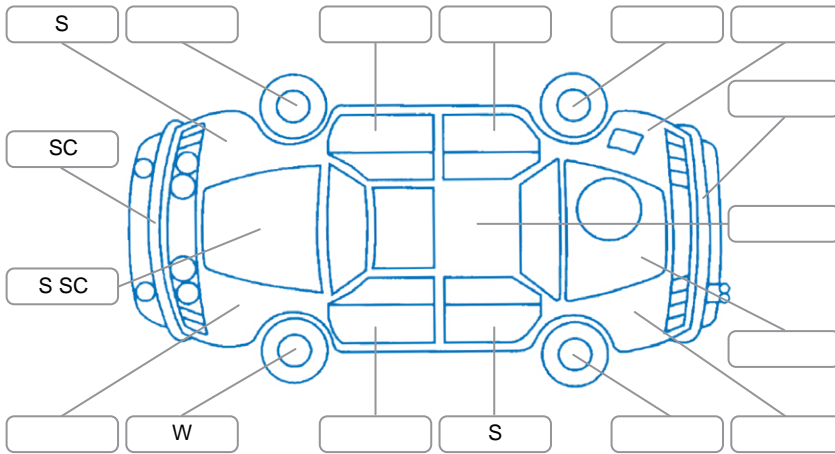

Report ID:	28,240,683	Version:	1
Created:	11 Jun 2026		

Make:	Toyota	Model:	Aqua
Body Style:	Hatchback	Year:	2020
Rego No.:	RMK867	Rego Expiry:	12 Nov 2026
WoF Expiry:	25 Aug 2026	Odometer:	106,870 Kms
Good No.:	28240683	VIN:	7AT0H65YX25677285
Next Service:	116000	Service History:	No

Key
 S = Scratch R = Rust C = Crack * = Decals W = Significant scuffs
 D = Dent PT = Paint defect P = Pin dent SC = Stone Chips

Note: some defects and blemishes may not be displayed in the diagram

Body Inspection Comments

Conditions During Body Inspection: Wet Dry

Under Carriage and Under Bonnet Inspection Comments

Interior Comments

Seats:	Good
Carpets:	Good
Panels:	Good
Dashboard:	Good

General Comments

Road Conditions During Test Drive	Dry		
Engine Timing Mechanism	Timing Chain		
Evidence of Cam Belt Replacement	<input type="checkbox"/> Yes	<input type="checkbox"/> No	Kms
Inspected by:	Sione Mae		
Published by:	Sione Mae		
Inspection Date:	11 Jun 2026		