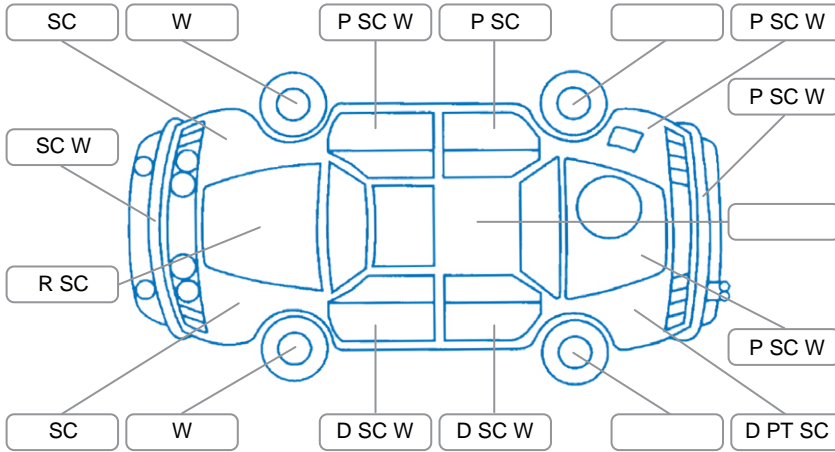

Report ID:	28,240,665	Version:	1
Created:	11 Jun 2026		

Make:	Mercedes-Benz	Model:	Vito
Body Style:	People Mover	Year:	2011
Rego No.:	GUZ111	Rego Expiry:	24 Sep 2026
WoF Expiry:	21 Apr 2027	Odometer:	270,361 Kms
Good No.:	28240665	VIN:	WDF63960323657968
Next Service:	275646	Service History:	No

Key

S = Scratch R = Rust C = Crack * = Decals W = Significant scuffs
 D = Dent PT = Paint defect P = Pin dent SC = Stone Chips

Note: some defects and blemishes may not be displayed in the diagram

Body Inspection Comments

Condensation in both headlights

Conditions During Body Inspection

Dry

Under Carriage and Under Bonnet Inspection Comments

Engine oil leak

Interior Comments

Seats:	Average
Carpets:	Average
Panels:	Average
Dashboard:	Average