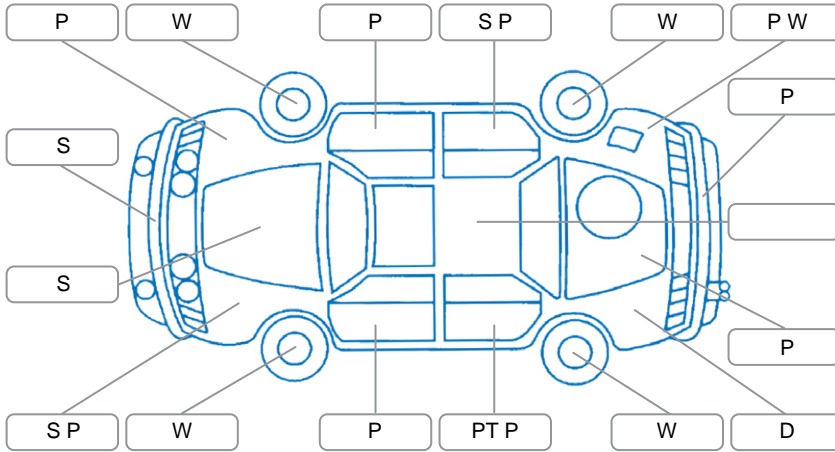

Report ID:	28,240,581	Version:	1
Created:	11 Jun 2026		

Make:	KIA	Model:	Sorento
Body Style:	SUV	Year:	2022
Rego No.:	RWA570	Rego Expiry:	28 Sep 2026
WoF Expiry:	02 Apr 2027	Odometer:	114,115 Kms
Good No.:	28240581	VIN:	KNARH81BWN5151496
Next Service:	120,000kms	Service History:	Yes

### Key

S = Scratch    R = Rust    C = Crack    \* = Decals    W = Significant scuffs  
 D = Dent    PT = Paint defect    P = Pin dent    SC = Stone Chips

Note: some defects and blemishes may not be displayed in the diagram