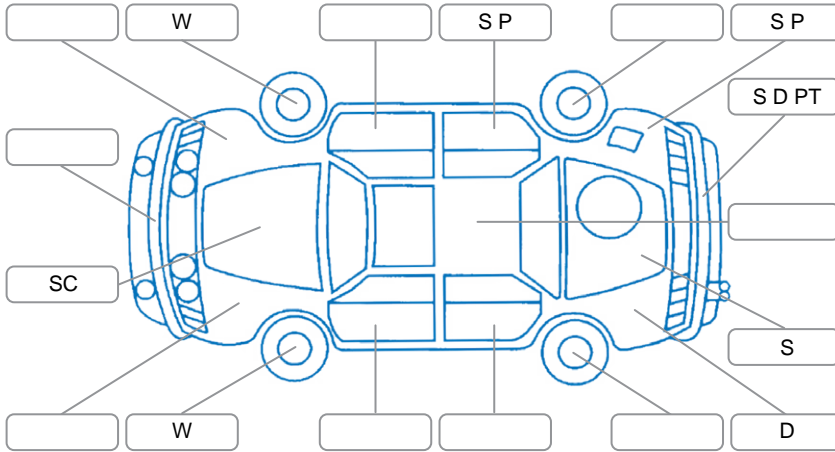

Report ID:	28,240,263	Version:	1
Created:	10 Jun 2026		

Make:	Mitsubishi	Model:	Outlander
Body Style:	SUV	Year:	2017
Rego No.:	KNN117	Rego Expiry:	01 Jul 2026
WoF Expiry:	09 Sep 2026	Odometer:	157,862 Kms
Good No.:	28240263	VIN:	JMFXMLGF6WHJ000654
Next Service:	162,000 Kms	Service History:	Yes

Key

S = Scratch R = Rust C = Crack * = Decals W = Significant scuffs
 D = Dent PT = Paint defect P = Pin dent SC = Stone Chips

Note: some defects and blemishes may not be displayed in the diagram

Body Inspection Comments

Conditions During Body Inspection: Wet

Under Carriage and Under Bonnet Inspection Comments

4WD

Interior Comments

Seats:	Good
Carpets:	Wear on drivers side
Panels:	Scuffs on boot lid panel
Dashboard:	Good

General Comments