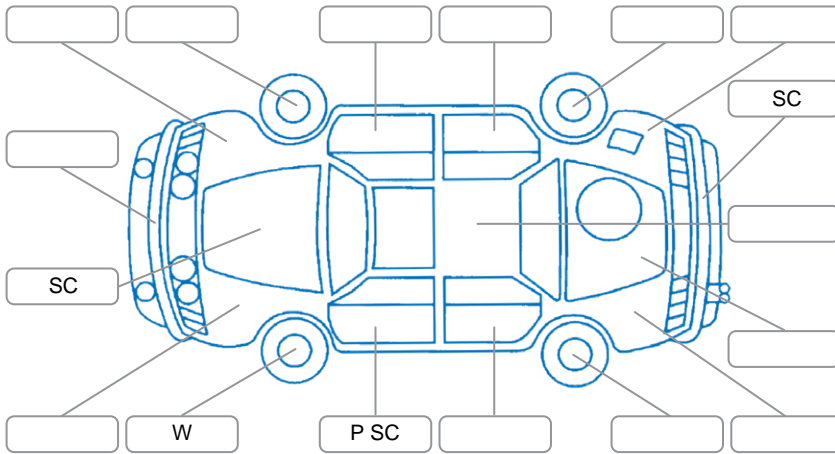

Report ID:	28,240,259	Version:	1
Created:	11 Jun 2026		

Make:	Mitsubishi	Model:	Eclipse Cross
Body Style:	SUV	Year:	2022
Rego No.:	NUM327	Rego Expiry:	23 Feb 2027
WoF Expiry:	24 Feb 2027	Odometer:	76,769 Kms
Good No.:	28240259	VIN:	JMFXDGL3WNZ001505
Next Service:	85000	Service History:	Yes

### Key

S = Scratch    R = Rust    C = Crack    \* = Decals    W = Significant scuffs  
 D = Dent    PT = Paint defect    P = Pin dent    SC = Stone Chips

Note: some defects and blemishes may not be displayed in the diagram