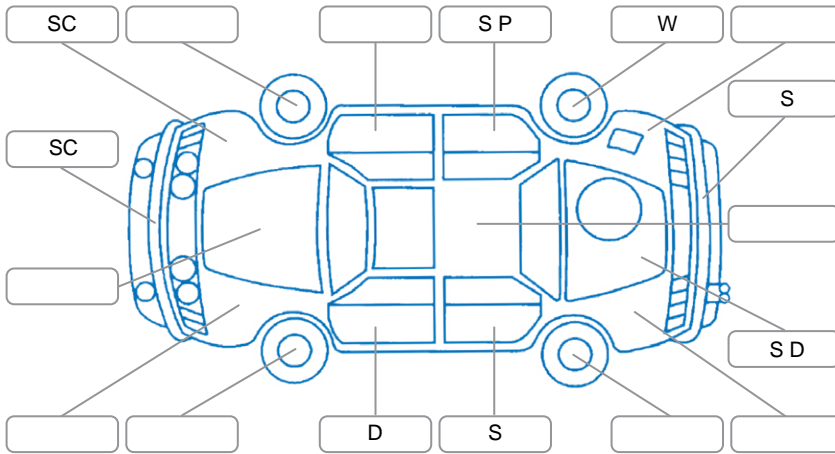

Report ID:	28,240,237	Version:	1
Created:	11 Jun 2026		

Make:	Mitsubishi	Model:	Outlander
Body Style:	SUV	Year:	2017
Rego No.:	KZM767	Rego Expiry:	30 Oct 2026
WoF Expiry:	24 Jun 2027	Odometer:	92,242 Kms
Good No.:	28240237	VIN:	JMFXDGG2WJZ000107
Next Service:	102,200 Kms	Service History:	Yes

Key

S = Scratch R = Rust C = Crack * = Decals W = Significant scuffs
 D = Dent PT = Paint defect P = Pin dent SC = Stone Chips

Note: some defects and blemishes may not be displayed in the diagram

Body Inspection Comments

Conditions During Body Inspection: Dry

Under Carriage and Under Bonnet Inspection Comments

AWD

Interior Comments

Seats:	Good
Carpets:	Good
Panels:	Good
Dashboard:	Good

General Comments

Road Conditions During Test Drive	Dry		
Engine Timing Mechanism	Timing Chain		
Evidence of Cam Belt Replacement	<input type="checkbox"/> Yes	<input type="checkbox"/> No	Kms
Inspected by:	Hoani Saunders		
Published by:	Mathew Green		
Inspection Date:	11 Jun 2026		