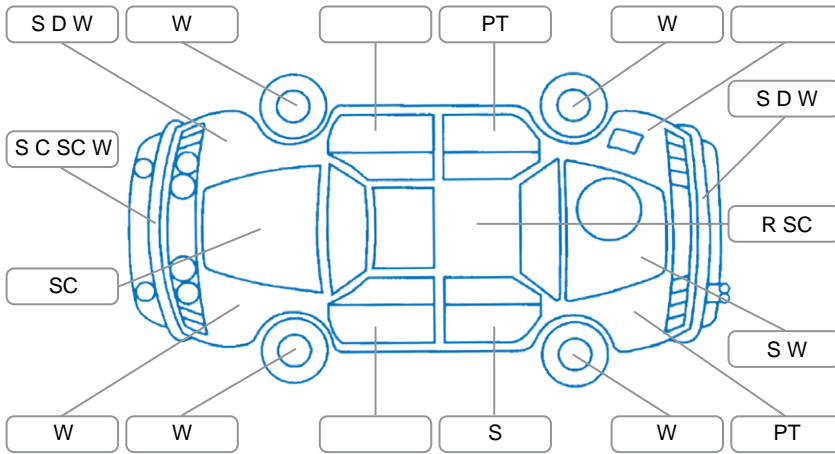

Report ID:	28,240,076	Version:	1
Created:	09 Jun 2026		

Make:	Mazda	Model:	Bounty
Body Style:	Utility	Year:	2006
Rego No.:	DGL204	Rego Expiry:	24 May 2026
WoF Expiry:	21 Jul 2026	Odometer:	346,124 Kms
Good No.:	28240076	VIN:	MMOUNY0W200395849
Next Service:	unknown	Service History:	No

Key
 S = Scratch R = Rust C = Crack * = Decals W = Significant scuffs
 D = Dent PT = Paint defect P = Pin dent SC = Stone Chips

Note: some defects and blemishes may not be displayed in the diagram

Body Inspection Comments

- Tail lights cracked
- Windscreen chips and cracks
- Mirrors missing

Conditions During Body Inspection: Dry

Under Carriage and Under Bonnet Inspection Comments

- Fan belts perished
- Low oil and coolant
- Engine oil leaks engine and turbo , minor diff oil leak
- Front pads low