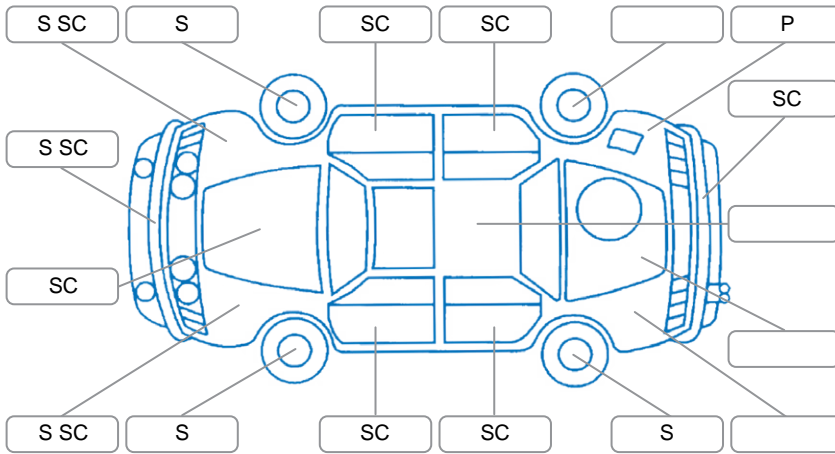

Key
 S = Scratch R = Rust C = Crack * = Decals W = Significant scuffs
 D = Dent PT = Paint defect P = Pin dent SC = Stone Chips

Note: some defects and blemishes may not be displayed in the diagram

Body Inspection Comments

Conditions During Body Inspection

Under Carriage and Under Bonnet Inspection Comments

Interior Comments

Seats:	Good
Carpets:	Good
Panels:	Good
Dashboard:	Good

General Comments

Road Conditions During Test Drive	Dry
Engine Timing Mechanism	Timing Chain
Evidence of Cam Belt Replacement	<input type="checkbox"/> Yes <input type="checkbox"/> No Kms
Inspected by:	Caleb Spicer Lee
Published by:	Shanna Bullion
Inspection Date:	09 Jun 2026