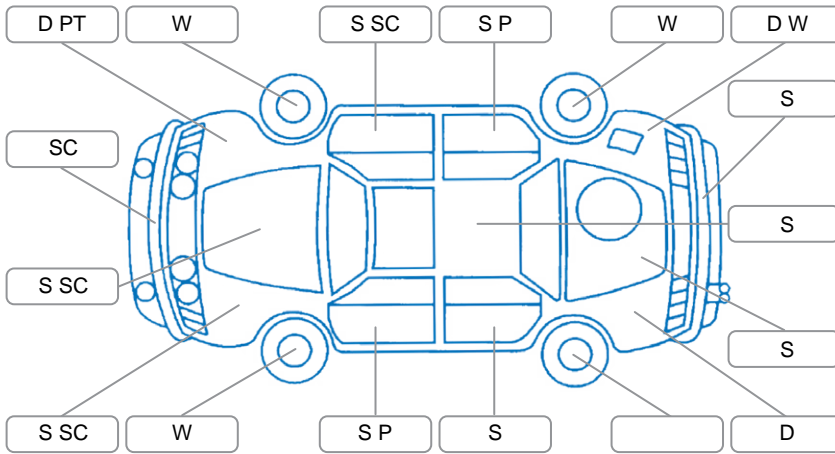

Report ID:	28,239,891	Version:	1
Created:	09 Jun 2026		

Make:	Holden	Model:	Barina
Body Style:	Hatchback	Year:	2017
Rego No.:	KRR590	Rego Expiry:	21 Jun 2026
WoF Expiry:	23 Apr 2027	Odometer:	136,447 Kms
Good No.:	28239891	VIN:	KL3TA48E9HB099523
Next Service:	146000	Service History:	No

**Key**  
 S = Scratch    R = Rust    C = Crack    \* = Decals    W = Significant scuffs  
 D = Dent    PT = Paint defect    P = Pin dent    SC = Stone Chips

Note: some defects and blemishes may not be displayed in the diagram

### Body Inspection Comments

Windscreen stone chip in CVA

Conditions During Body Inspection

Dry