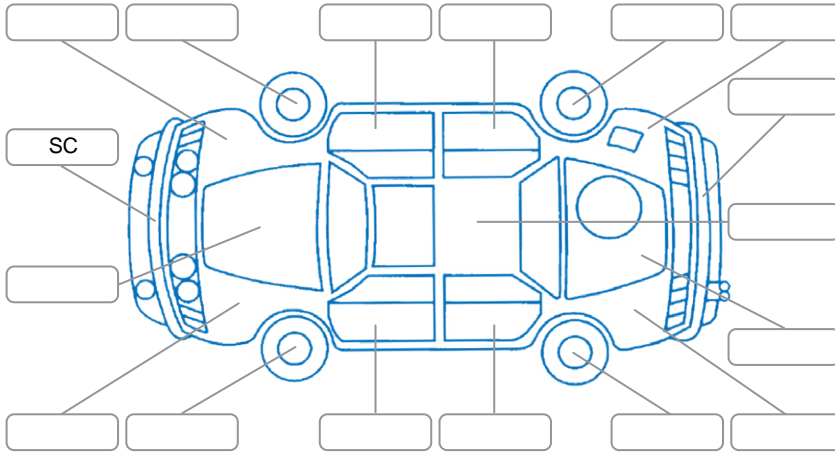

Report ID:	28,239,889	Version:	5
Created:	25 Jun 2026		

Make:	Toyota	Model:	Rav4
Body Style:	SUV	Year:	2021
Rego No.:	NLS545	Rego Expiry:	10 Nov 2026
WoF Expiry:	16 May 2027	Odometer:	96,079 Kms
Good No.:	28239889	VIN:	JTMBW3FV70D103775
Next Service:	101000	Service History:	Yes

**Key**

S = Scratch    R = Rust    C = Crack    \* = Decals    W = Significant scuffs  
 D = Dent    PT = Paint defect    P = Pin dent    SC = Stone Chips

Note: some defects and blemishes may not be displayed in the diagram