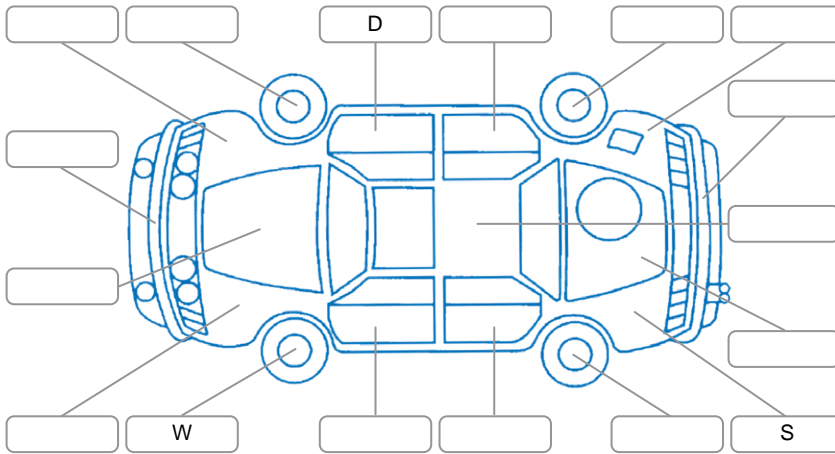

Report ID:	28,239,858	Version:	1
Created:	18 Jun 2026		

Make:	Ford	Model:	Ecosport
Body Style:	SUV	Year:	2020
Rego No.:	MSG752	Rego Expiry:	26 Feb 2027
WoF Expiry:	06 Aug 2027	Odometer:	52,888 Kms
Good No.:	28239858	VIN:	MAJBXXMRKBKM56548
Next Service:	69000	Service History:	No

**Key**

S = Scratch    R = Rust    C = Crack    \* = Decals    W = Significant scuffs  
 D = Dent    PT = Paint defect    P = Pin dent    SC = Stone Chips

Note: some defects and blemishes may not be displayed in the diagram