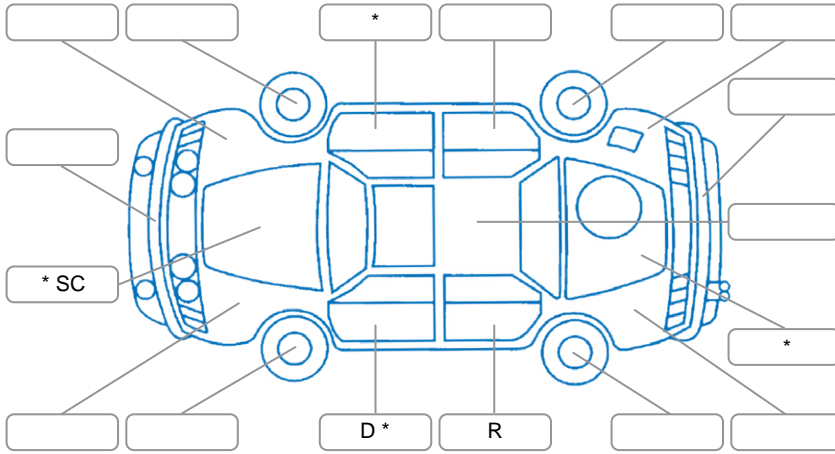

Key

S = Scratch R = Rust C = Crack * = Decals W = Significant scuffs
 D = Dent PT = Paint defect P = Pin dent SC = Stone Chips

Note: some defects and blemishes may not be displayed in the diagram

Body Inspection Comments

Front tyres worn

Conditions During Body Inspection

Dry

Under Carriage and Under Bonnet Inspection Comments

Front rotors wearing
 Left rear shock weeping

Interior Comments

Seats:	Good
Carpets:	Good
Panels:	Good
Dashboard:	infotainment touch screen not working