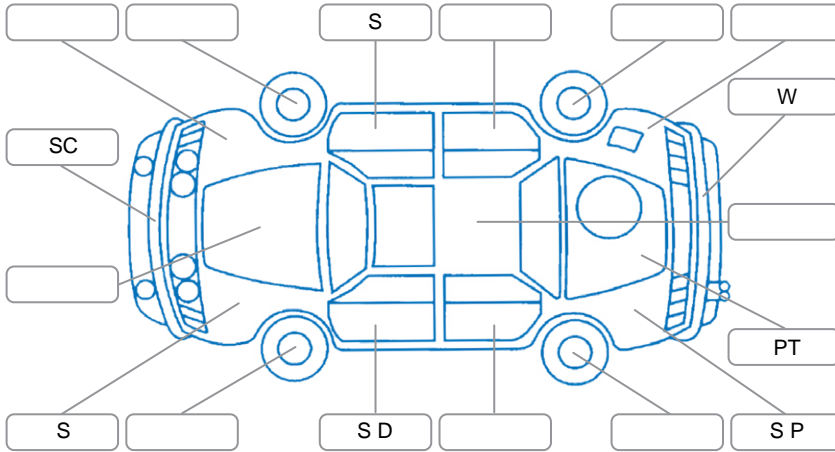

Report ID:	28,239,668	Version:	2
Created:	22 Jun 2026		

Make:	Suzuki	Model:	Jimny
Body Style:	SUV	Year:	2000
Rego No.:	PCY507	Rego Expiry:	10 Oct 2025
WoF Expiry:	08 Jun 2027	Odometer:	132,487 Kms
Good No.:	28239668	VIN:	7AT0GK4WX21208052
Next Service:	17/06/27 or 142500	Service History:	Yes

Key

S = Scratch R = Rust C = Crack * = Decals W = Significant scuffs
 D = Dent PT = Paint defect P = Pin dent SC = Stone Chips

Note: some defects and blemishes may not be displayed in the diagram

Body Inspection Comments