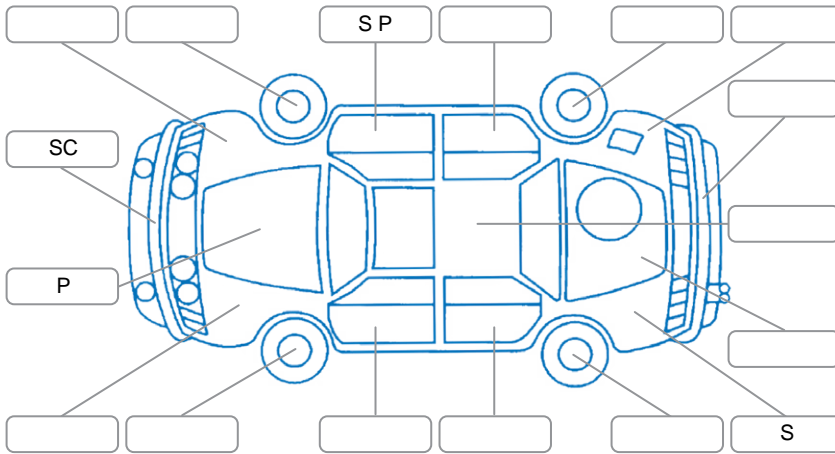

Report ID:	28,239,652	Version:	1
Created:	10 Jun 2026		

Make:	Mitsubishi	Model:	Triton
Body Style:	Utility	Year:	2015
Rego No.:	JMD187	Rego Expiry:	06 Dec 2026
WoF Expiry:	04 May 2027	Odometer:	228,098 Kms
Good No.:	28239652	VIN:	MMAJYKL10GH008917
Next Service:	243100 Kms	Service History:	Yes

**Key**  
 S = Scratch    R = Rust    C = Crack    \* = Decals    W = Significant scuffs  
 D = Dent    PT = Paint defect    P = Pin dent    SC = Stone Chips

Note: some defects and blemishes may not be displayed in the diagram