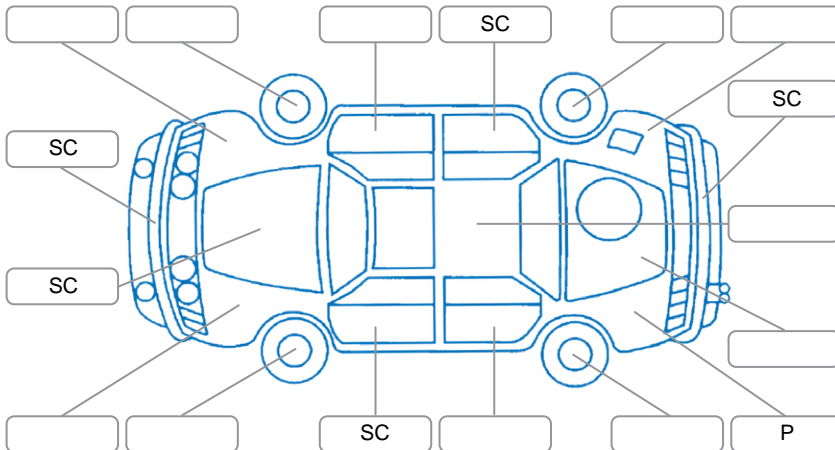

Report ID:	28,239,597	Version:	3
Created:	26 Jun 2026		

Make:	Toyota	Model:	Rav4
Body Style:	SUV	Year:	2021
Rego No.:	NNJ629	Rego Expiry:	07 Dec 2026
WoF Expiry:	26 Jun 2027	Odometer:	75,451 Kms
Good No.:	28239597	VIN:	JTMBW3FV00D104069
Next Service:	85000 Kms	Service History:	Yes

Key
 S = Scratch R = Rust C = Crack * = Decals W = Significant scuffs
 D = Dent PT = Paint defect P = Pin dent SC = Stone Chips

Note: some defects and blemishes may not be displayed in the diagram

Body Inspection Comments

Minor repairable windscreen chip. Only 1 key remote working.

Conditions During Body Inspection	Dry
-----------------------------------	-----

Under Carriage and Under Bonnet Inspection Comments

Interior Comments