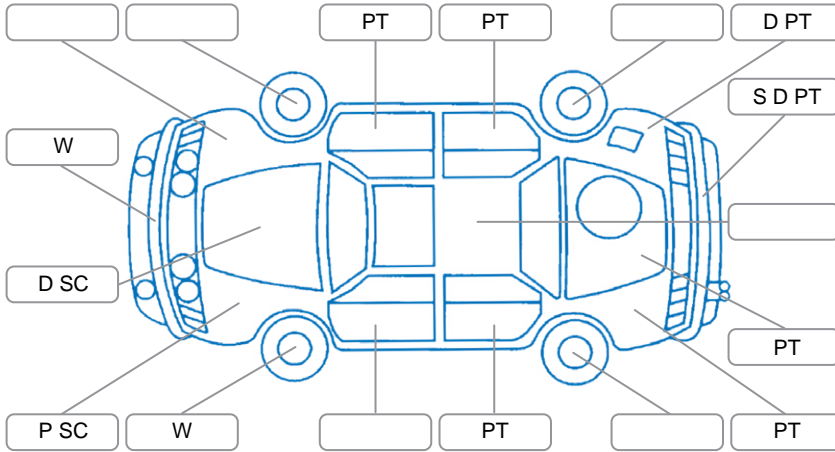

Report ID:	28,239,550	Version:	1
Created:	15 Jun 2026		

Make:	Holden	Model:	Commodore
Body Style:	Sedan	Year:	2011
Rego No.:	GET639	Rego Expiry:	04 Jun 2027
WoF Expiry:	23 Jun 2026	Odometer:	86,897 Kms
Good No.:	28239550	VIN:	6G1EL5E51BL514287
Next Service:	87000	Service History:	No

### Key

S = Scratch    R = Rust    C = Crack    \* = Decals    W = Significant scuffs  
 D = Dent    PT = Paint defect    P = Pin dent    SC = Stone Chips

Note: some defects and blemishes may not be displayed in the diagram