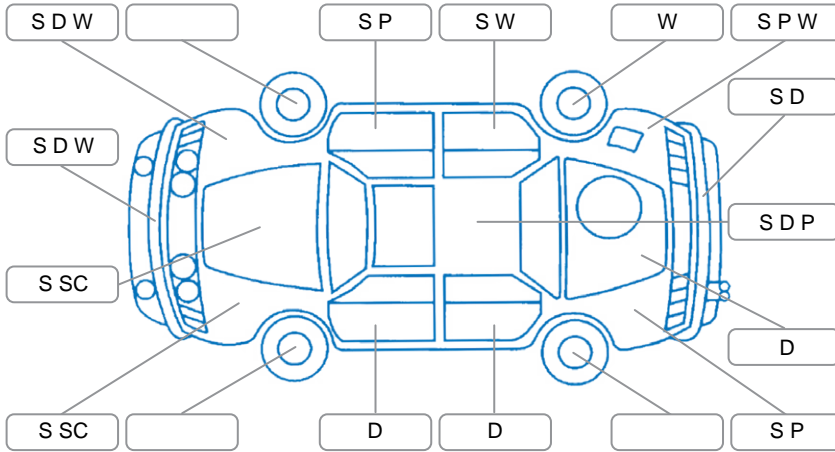

Report ID:	28,239,521	Version:	1
Created:	09 Jun 2026		

Make:	Toyota	Model:	BB
Body Style:	Hatchback	Year:	2006
Rego No.:	KLE469	Rego Expiry:	29 Jul 2026
WoF Expiry:	16 Jun 2027	Odometer:	186,443 Kms
Good No.:	28239521	VIN:	7AT0H641X17012357
Next Service:	184,000 Kms	Service History:	No

### Key

S = Scratch    R = Rust    C = Crack    \* = Decals    W = Significant scuffs  
 D = Dent    PT = Paint defect    P = Pin dent    SC = Stone Chips

Note: some defects and blemishes may not be displayed in the diagram

### Body Inspection Comments

Stone chips in front windscreen  
 Dent on pillar above drivers door  
 Front left wheel hub cap missing, left rear cracked

Conditions During Body Inspection: Wet