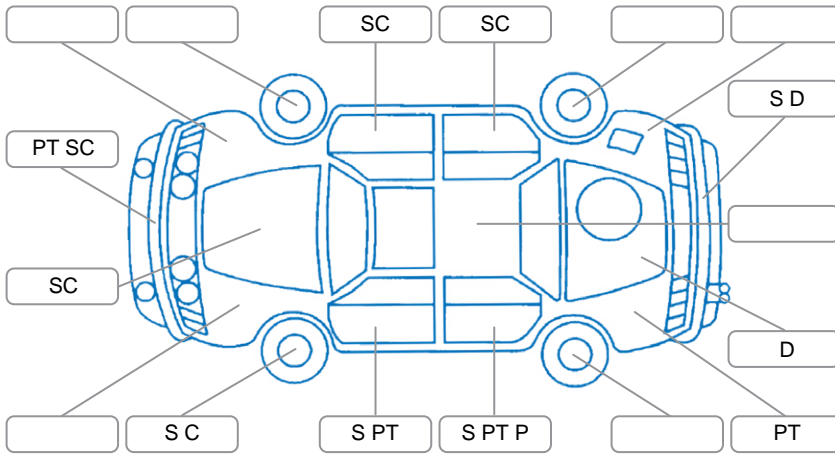

Report ID:	28,239,453	Version:	1
Created:	09 Jun 2026		

Make:	Toyota	Model:	Isis
Body Style:	SUV	Year:	2006
Rego No.:	LFU424	Rego Expiry:	01 Aug 2026
WoF Expiry:	26 Mar 2027	Odometer:	195,338 Kms
Good No.:	28239453	VIN:	7AT0H658X17065456
Next Service:	Unknown	Service History:	No

Key
 S = Scratch R = Rust C = Crack * = Decals W = Significant scuffs
 D = Dent PT = Paint defect P = Pin dent SC = Stone Chips

Note: some defects and blemishes may not be displayed in the diagram

Body Inspection Comments

Conditions During Body Inspection: Dry

Under Carriage and Under Bonnet Inspection Comments

Interior Comments

Seats:	Poor
Carpets:	Average
Panels:	Average
Dashboard:	Average

General Comments

Drivers sun visor doesn't stay up. Air fan doesn't turn off. Seats stained. Only 1 remote key working. Rear windows not working from master switch.