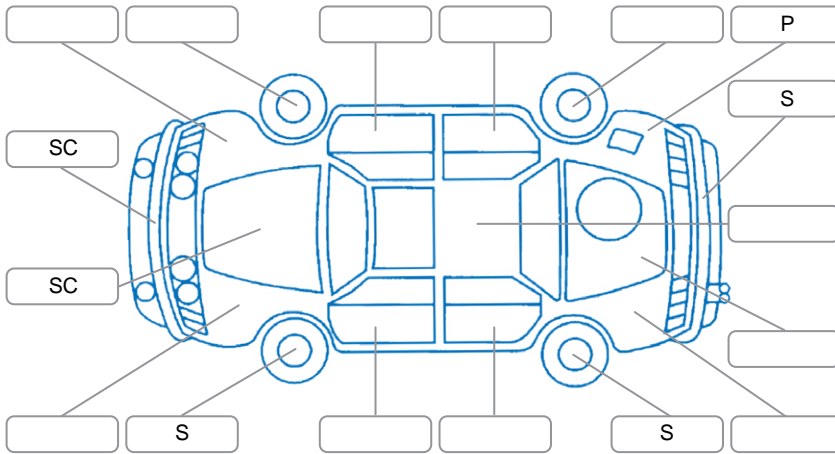

Report ID:	28,239,300	Version:	2
Created:	08 Jun 2026		

Make:	Mitsubishi	Model:	ASX
Body Style:	SUV	Year:	2017
Rego No.:	KND680	Rego Expiry:	08 Dec 2026
WoF Expiry:	08 Jun 2027	Odometer:	59,320 Kms
Good No.:	28239300	VIN:	JMFXLGA8WHZ000526
Next Service:	73860	Service History:	Yes

Key

S = Scratch R = Rust C = Crack * = Decals W = Significant scuffs
 D = Dent PT = Paint defect P = Pin dent SC = Stone Chips

Note: some defects and blemishes may not be displayed in the diagram

Body Inspection Comments