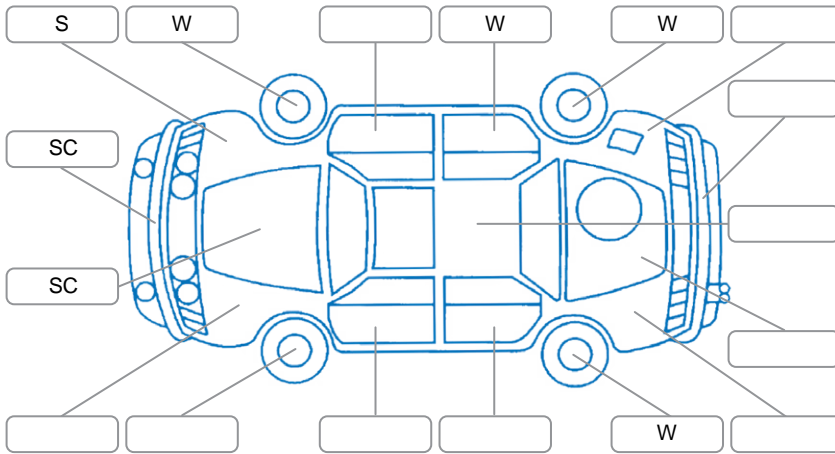

Report ID:	28,239,203	Version:	2
Created:	23 Jun 2026		

Make:	KIA	Model:	Stonic
Body Style:	SUV	Year:	2021
Rego No.:	NLK797	Rego Expiry:	19 Jan 2027
WoF Expiry:	23 Jun 2027	Odometer:	89,166 Kms
Good No.:	28239203	VIN:	KNADA814MM6542291
Next Service:	103000 Kms	Service History:	Yes

**Key**  
 S = Scratch    R = Rust    C = Crack    \* = Decals    W = Significant scuffs  
 D = Dent    PT = Paint defect    P = Pin dent    SC = Stone Chips

Note: some defects and blemishes may not be displayed in the diagram