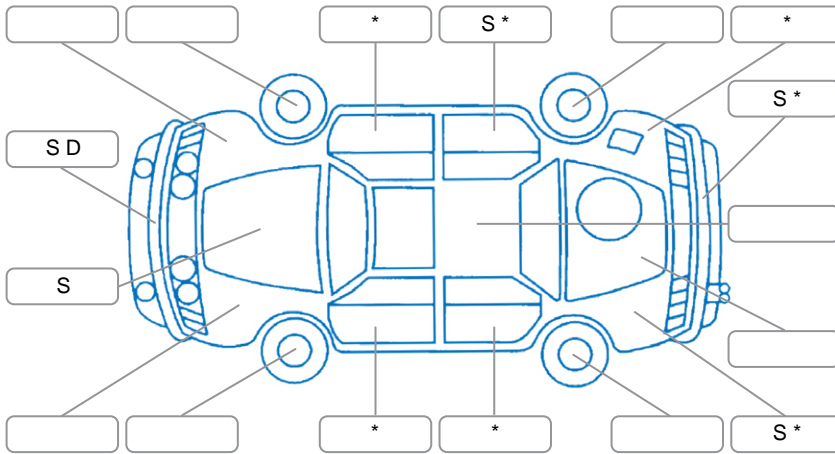

Report ID:	28,239,196	Version:	6
Created:	17 Jun 2026		

Make:	Mitsubishi	Model:	Eclipse Cross
Body Style:	SUV	Year:	2022
Rego No.:	PDM541	Rego Expiry:	23 Nov 2026
WoF Expiry:	06 Jun 2026	Odometer:	52,969 Kms
Good No.:	28239196	VIN:	JMFXDGL3WNZ002092
Next Service:	64,000 kms	Service History:	Yes

Key
 S = Scratch R = Rust C = Crack * = Decals W = Significant scuffs
 D = Dent PT = Paint defect P = Pin dent SC = Stone Chips

Note: some defects and blemishes may not be displayed in the diagram

Body Inspection Comments