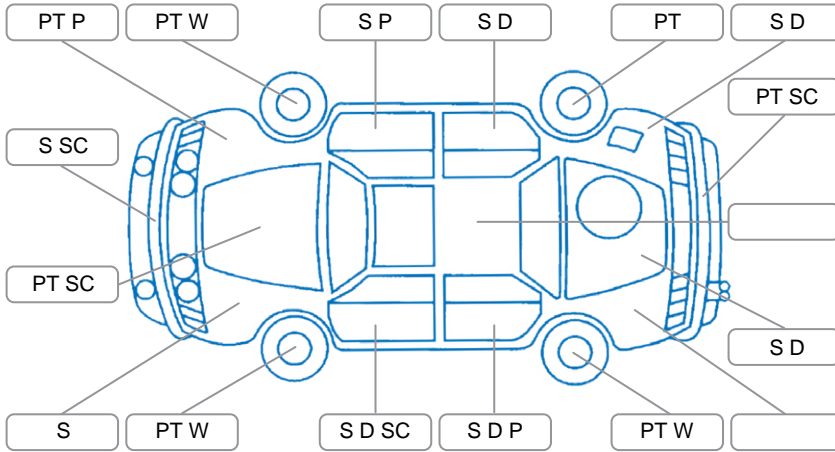

Report ID:	28,239,177	Version:	1
Created:	09 Jun 2026		

Make:	Honda	Model:	Stream
Body Style:	SUV	Year:	2007
Rego No.:	MFU425	Rego Expiry:	
WoF Expiry:	22 Oct 2026	Odometer:	188,199 Kms
Good No.:	28239177	VIN:	7AT08GADX19041177
Next Service:	195,500 Kms	Service History:	No

Key
 S = Scratch R = Rust C = Crack * = Decals W = Significant scuffs
 D = Dent PT = Paint defect P = Pin dent SC = Stone Chips

Note: some defects and blemishes may not be displayed in the diagram

Body Inspection Comments