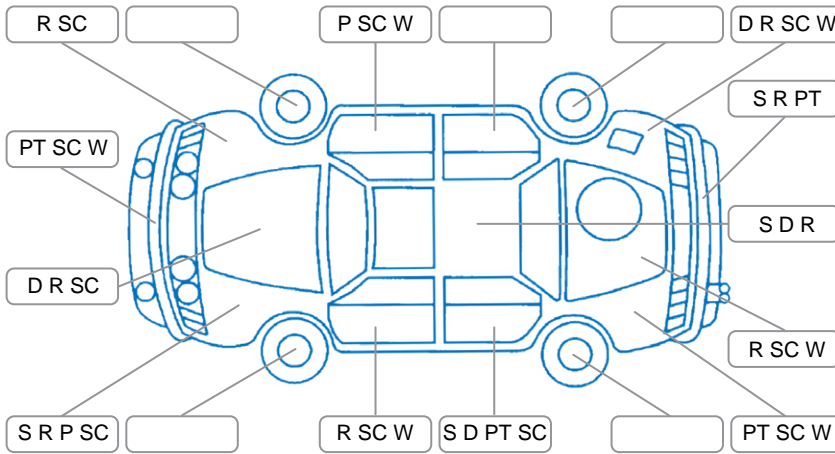

Report ID:	28,239,165	Version:	1
Created:	11 Jun 2026		

Make:	Mitsubishi	Model:	L300
Body Style:	Van	Year:	2012
Rego No.:	GLN687	Rego Expiry:	29 Jul 2026
WoF Expiry:	21 Jan 2027	Odometer:	212,049 Kms
Good No.:	28239165	VIN:	JMASNP04VCA800572
Next Service:	217500	Service History:	No

**Key**

S = Scratch    R = Rust    C = Crack    \* = Decals    W = Significant scuffs  
 D = Dent    PT = Paint defect    P = Pin dent    SC = Stone Chips

Note: some defects and blemishes may not be displayed in the diagram

**Body Inspection Comments**

- Left rear slide door window missing
- Rusty A pillars
- Rusty cant rails

Conditions During Body Inspection: Dry

**Under Carriage and Under Bonnet Inspection Comments**

- Underbody corrosion
- Engine oil leak, (Requires further investigation)

**Interior Comments**

Seats:	Poor
Carpets:	Poor
Panels:	Average
Dashboard:	Average

**General Comments**

Flat spare wheel in rear cab

Road Conditions During Test Drive: Dry

Engine Timing Mechanism: Cambelt

Evidence of Cam Belt Replacement:  Yes  No    Kms