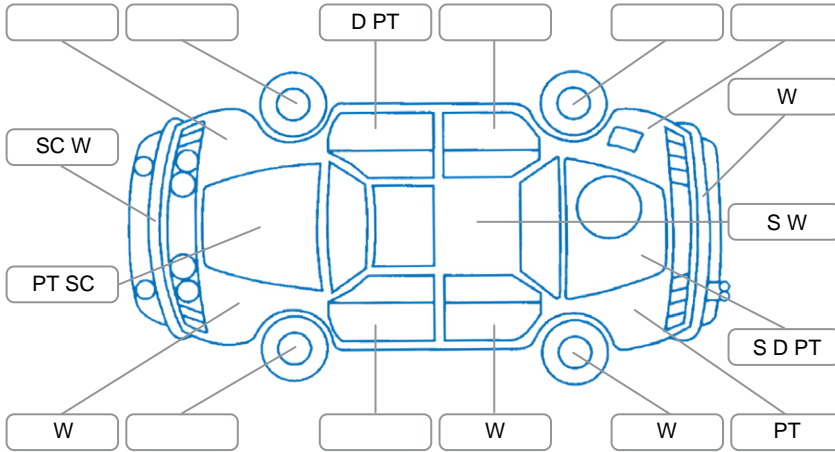

Report ID:	28,239,154	Version:	1
Created:	12 Jun 2026		

Make:	Mazda	Model:	Demio
Body Style:	Hatchback	Year:	2012
Rego No.:	PET194	Rego Expiry:	13 Oct 2026
WoF Expiry:	17 Apr 2027	Odometer:	144,429 Kms
Good No.:	28239154	VIN:	7AT0C12HX22125046
Next Service:	152000	Service History:	No

Key

S = Scratch R = Rust C = Crack * = Decals W = Significant scuffs
 D = Dent PT = Paint defect P = Pin dent SC = Stone Chips

Note: some defects and blemishes may not be displayed in the diagram

Body Inspection Comments

Conditions During Body Inspection: Dry

Under Carriage and Under Bonnet Inspection Comments

Front brakes wearing

Interior Comments

Seats:	Good
Carpets:	Good
Panels:	Good
Dashboard:	Good

General Comments

Tensioner Noise
 Reverse camera broken