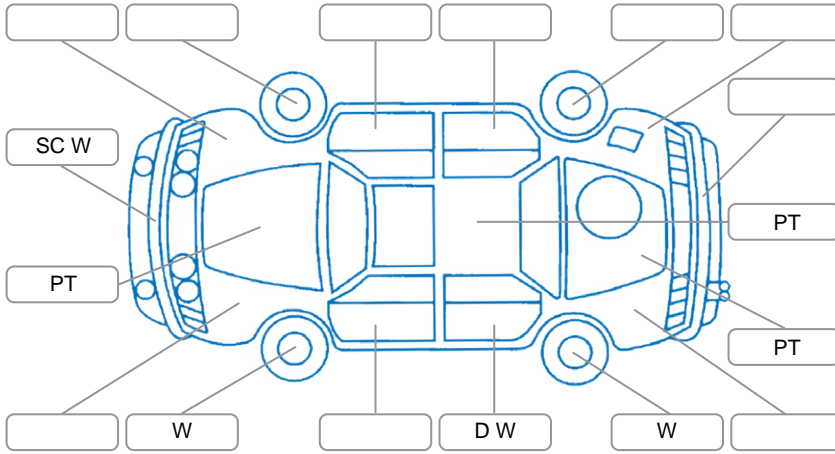

Report ID:	28,239,120	Version:	1
Created:	12 Jun 2026		

Make:	Mazda	Model:	Premacy
Body Style:	SUV	Year:	2011
Rego No.:	PJS206	Rego Expiry:	28 Jul 2026
WoF Expiry:	26 Mar 2027	Odometer:	107,755 Kms
Good No.:	28239120	VIN:	7AT0C133X22123504
Next Service:	103000	Service History:	No

Key

S = Scratch R = Rust C = Crack * = Decals W = Significant scuffs
 D = Dent PT = Paint defect P = Pin dent SC = Stone Chips

Note: some defects and blemishes may not be displayed in the diagram

Body Inspection Comments

Wiper blades worn

Conditions During Body Inspection

Dry

Under Carriage and Under Bonnet Inspection Comments

Rear tyres worn

Interior Comments

Seats:	stained
Carpets:	Good
Panels:	Good
Dashboard:	Good

General Comments