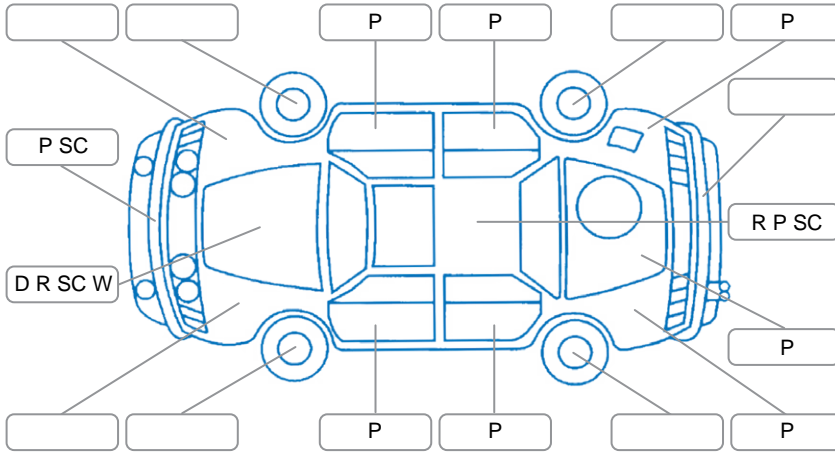

Key

S = Scratch R = Rust C = Crack * = Decals W = Significant scuffs
 D = Dent PT = Paint defect P = Pin dent SC = Stone Chips

Note: some defects and blemishes may not be displayed in the diagram

Body Inspection Comments

Windscreen stone chip in CVA

Conditions During Body Inspection

Dry

Under Carriage and Under Bonnet Inspection Comments

Interior Comments

Seats:	Average
Carpets:	Good
Panels:	Good
Dashboard:	Good

General Comments