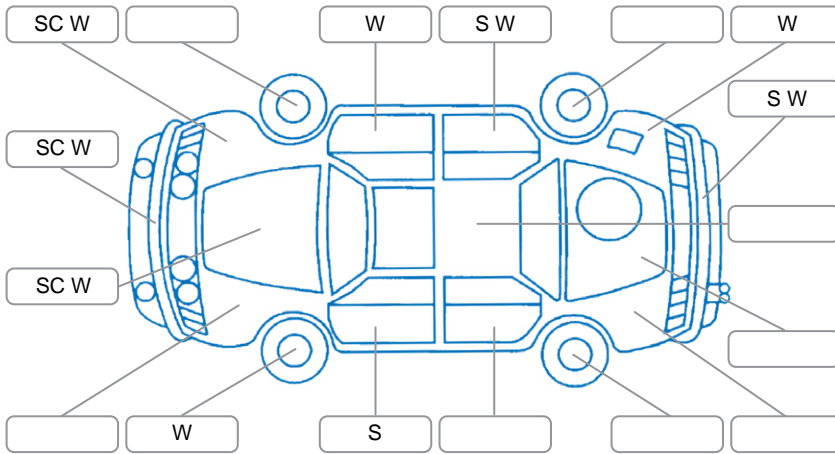

Key
 S = Scratch R = Rust C = Crack * = Decals W = Significant scuffs
 D = Dent PT = Paint defect P = Pin dent SC = Stone Chips

Note: some defects and blemishes may not be displayed in the diagram

Body Inspection Comments

Stone chips and spider rust on roof panel

Conditions During Body Inspection Dry

Under Carriage and Under Bonnet Inspection Comments

Interior Comments

Seats:	Good
Carpets:	Good
Panels:	Good
Dashboard:	Good