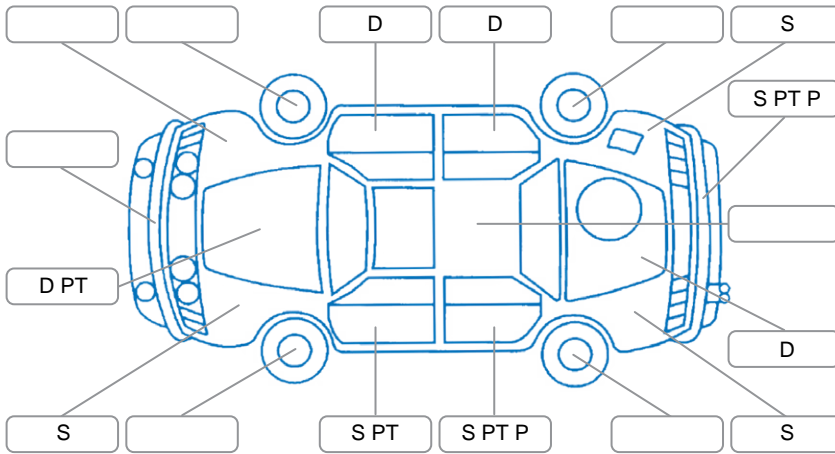

Report ID:	28,238,854	Version:	1
Created:	10 Jun 2026		

Make:	Toyota	Model:	Vitz
Body Style:	Hatchback	Year:	2005
Rego No.:	JLB590	Rego Expiry:	01 Nov 2026
WoF Expiry:	10 Apr 2027	Odometer:	210,573 Kms
Good No.:	28238854	VIN:	7AT0H63EX15002923
Next Service:	207000	Service History:	No

Key
 S = Scratch R = Rust C = Crack * = Decals W = Significant scuffs
 D = Dent PT = Paint defect P = Pin dent SC = Stone Chips

Note: some defects and blemishes may not be displayed in the diagram

Body Inspection Comments

Poor respray job

Conditions During Body Inspection

Dry

Under Carriage and Under Bonnet Inspection Comments

Subframe surface rust
 Underbody oxidation
 Oil leak (Requires further investigation)

Interior Comments