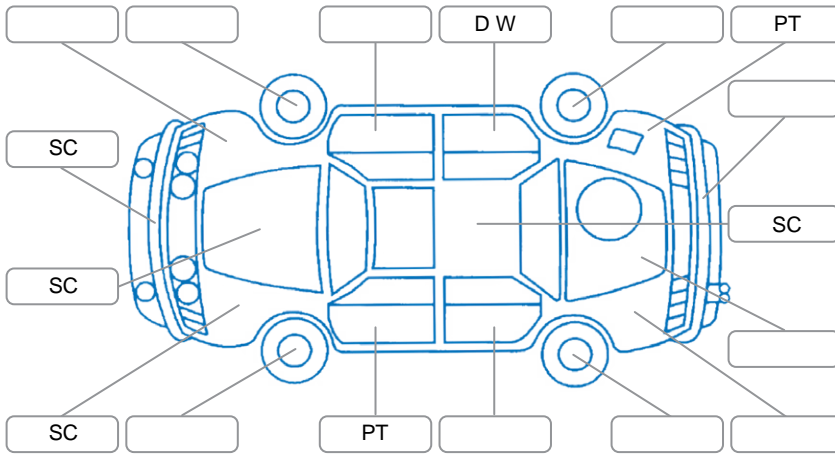

Report ID:	28,238,686	Version:	1
Created:	09 Jun 2026		

Make:	Mitsubishi	Model:	Galant
Body Style:	Sedan	Year:	2011
Rego No.:	RTW24	Rego Expiry:	26 Aug 2026
WoF Expiry:	10 Jun 2027	Odometer:	150,701 Kms
Good No.:	28238686	VIN:	7AT0CJ0JX19100719
Next Service:	159,000km	Service History:	No

Key

S = Scratch R = Rust C = Crack * = Decals W = Significant scuffs
 D = Dent PT = Paint defect P = Pin dent SC = Stone Chips

Note: some defects and blemishes may not be displayed in the diagram

Body Inspection Comments

Windscreen stone chips

Conditions During Body Inspection

Dry

Under Carriage and Under Bonnet Inspection Comments

Front wheel drive

Interior Comments

Seats:	Good
Carpets:	Average
Panels:	Average
Dashboard:	Good