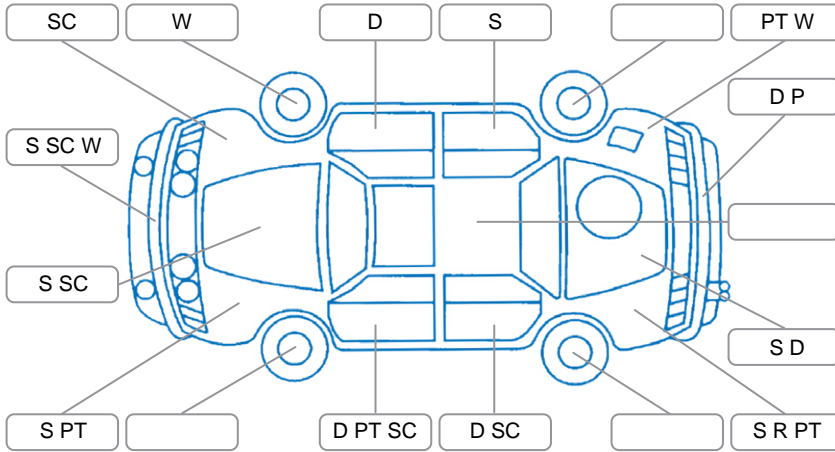

Report ID:	28,238,655	Version:	1
Created:	09 Jun 2026		

Make:	Holden	Model:	Rodeo 4X2
Body Style:	Utility	Year:	2007
Rego No.:	EBS372	Rego Expiry:	21 Jul 2026
WoF Expiry:	02 Jun 2027	Odometer:	351,590 Kms
Good No.:	28238655	VIN:	MPATFR85H7H572601
Next Service:	N/A	Service History:	Yes

Key

S = Scratch R = Rust C = Crack * = Decals W = Significant scuffs
 D = Dent PT = Paint defect P = Pin dent SC = Stone Chips

Note: some defects and blemishes may not be displayed in the diagram

Body Inspection Comments

Dent in left side lower sill
 Stone chip in front windscreen

Conditions During Body Inspection: Wet

Under Carriage and Under Bonnet Inspection Comments

2WD
 Engine oil leak

Interior Comments

Seats:	Slight wear on drivers seat
Carpets:	Average
Panels:	Good
Dashboard:	Good