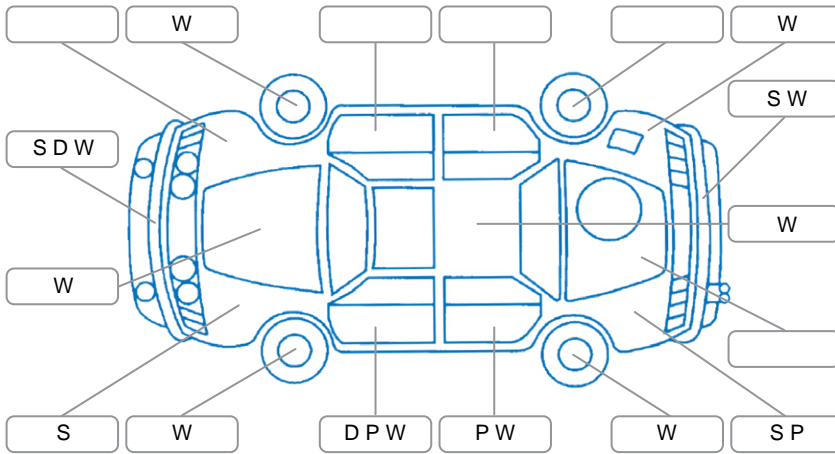

Report ID:	28,238,601	Version:	1
Created:	09 Jun 2026		

Make:	Toyota	Model:	Corolla
Body Style:	Hatchback	Year:	2004
Rego No.:	BWF486	Rego Expiry:	26 Jan 2027
WoF Expiry:	19 Jan 2027	Odometer:	90,987 Kms
Good No.:	28238601	VIN:	JTDKR22E200154065
Next Service:	100400	Service History:	No

Key

S = Scratch R = Rust C = Crack * = Decals W = Significant scuffs
 D = Dent PT = Paint defect P = Pin dent SC = Stone Chips

Note: some defects and blemishes may not be displayed in the diagram

Body Inspection Comments

Conditions During Body Inspection	Dry
-----------------------------------	-----

Under Carriage and Under Bonnet Inspection Comments

Front wheel drive
 Engine oil leak

Interior Comments

Seats:	Good
Carpets:	Good
Panels:	Good
Dashboard:	Good