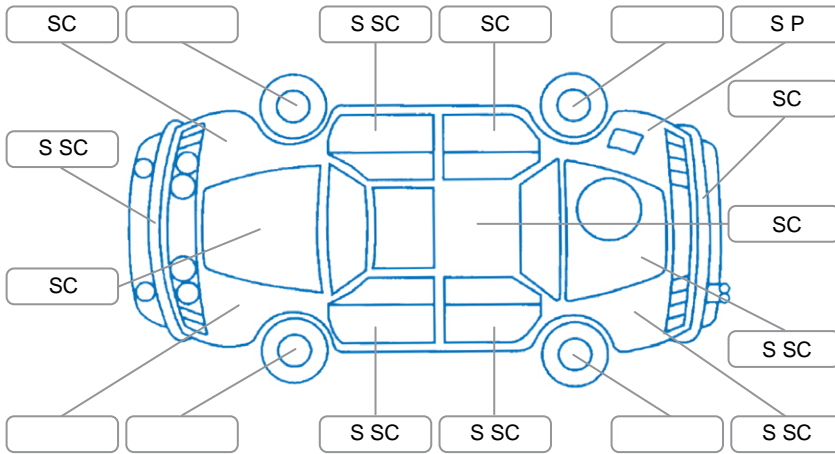

Report ID:	28,238,574	Version:	1
Created:	09 Jun 2026		

Make:	Ssangyong	Model:	G4 Rexton
Body Style:	SUV	Year:	2020
Rego No.:	MRT733	Rego Expiry:	17 Jul 2026
WoF Expiry:	27 Feb 2027	Odometer:	79,894 Kms
Good No.:	28238574	VIN:	KPT50B1ESJP039982
Next Service:	87,700 Kms	Service History:	Yes

Key
 S = Scratch R = Rust C = Crack * = Decals W = Significant scuffs
 D = Dent PT = Paint defect P = Pin dent SC = Stone Chips

Note: some defects and blemishes may not be displayed in the diagram

Body Inspection Comments

Stone chip in windscreen.

Conditions During Body Inspection Dry

Under Carriage and Under Bonnet Inspection Comments

Interior Comments

Seats:	Poor, Small holes in RF seat
Carpets:	Good
Panels:	Good
Dashboard:	Good