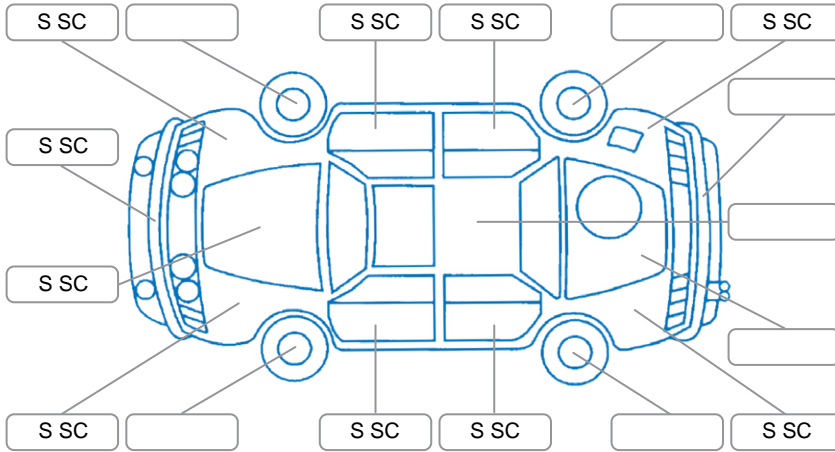

Report ID:	28,238,535	Version:	2
Created:	16 Jun 2026		

Make:	Ford	Model:	Ranger
Body Style:	Utility	Year:	2021
Rego No.:	NHJ639	Rego Expiry:	17 Jul 2026
WoF Expiry:	18 Mar 2027	Odometer:	158,432 Kms
Good No.:	28238535	VIN:	MPBUMFF60MX321038
Next Service:	166,000 Kms	Service History:	Yes

Key
 S = Scratch R = Rust C = Crack * = Decals W = Significant scuffs
 D = Dent PT = Paint defect P = Pin dent SC = Stone Chips

Note: some defects and blemishes may not be displayed in the diagram

Body Inspection Comments