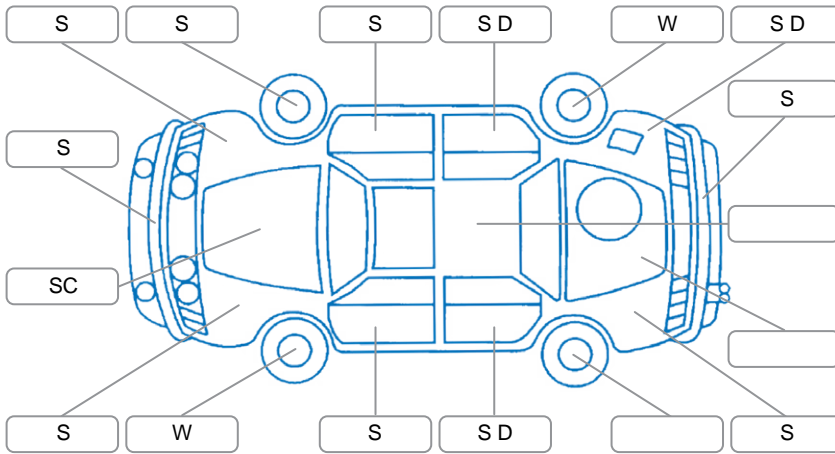

Report ID:	28,238,463	Version:	2
Created:	11 Jun 2026		

Make:	Skoda	Model:	Superb
Body Style:	Wagon	Year:	2023
Rego No.:	PUR814	Rego Expiry:	18 Feb 2027
WoF Expiry:	04 Jun 2027	Odometer:	158,725 Kms
Good No.:	28238463	VIN:	TMBKW9NP9P7034943
Next Service:	164600	Service History:	No

**Key**  
 S = Scratch    R = Rust    C = Crack    \* = Decals    W = Significant scuffs  
 D = Dent    PT = Paint defect    P = Pin dent    SC = Stone Chips

Note: some defects and blemishes may not be displayed in the diagram