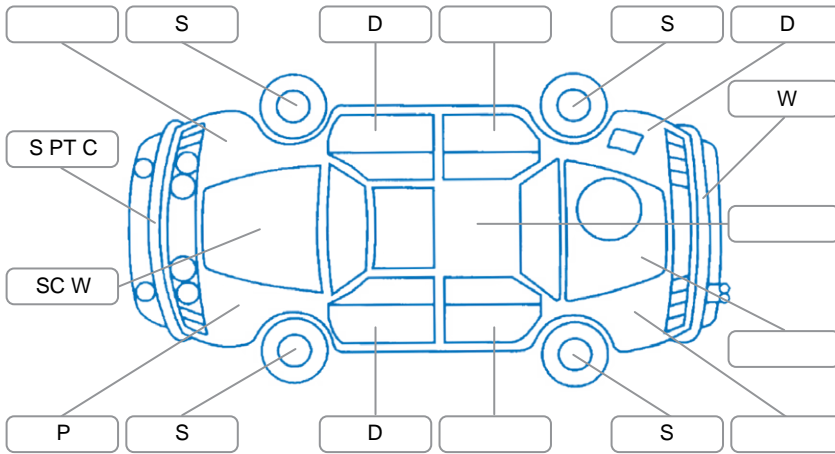

Report ID:	28,238,428	Version:	3
Created:	16 Jun 2026		

Make:	Honda	Model:	Odyssey
Body Style:	People Mover	Year:	2009
Rego No.:	FBY704	Rego Expiry:	29 Sep 2026
WoF Expiry:	06 Oct 2026	Odometer:	191,202 Kms
Good No.:	28238428	VIN:	JHMRB38509C200490
Next Service:	194023 Kms	Service History:	Yes

Key
 S = Scratch R = Rust C = Crack * = Decals W = Significant scuffs
 D = Dent PT = Paint defect P = Pin dent SC = Stone Chips

Note: some defects and blemishes may not be displayed in the diagram

Body Inspection Comments

Conditions During Body Inspection: Dry

Under Carriage and Under Bonnet Inspection Comments

Interior Comments

Seats:	Average
Carpets:	Average
Panels:	Average
Dashboard:	Average

General Comments

Road Conditions During Test Drive	Dry	
Engine Timing Mechanism	Timing Chain	
Evidence of Cam Belt Replacement	<input type="checkbox"/> Yes <input type="checkbox"/> No	Kms
Inspected by:	Haden Brown	
Published by:	Harry Dodds	
Inspection Date:	10 Jun 2026	