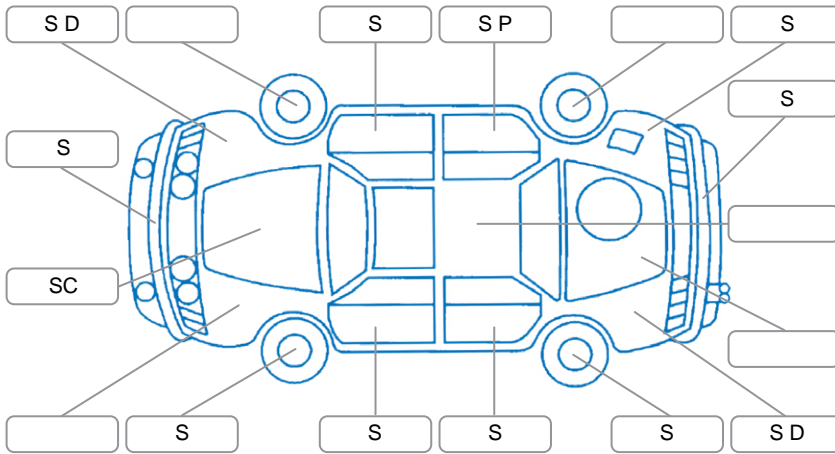

Key
 S = Scratch R = Rust C = Crack * = Decals W = Significant scuffs
 D = Dent PT = Paint defect P = Pin dent SC = Stone Chips

Note: some defects and blemishes may not be displayed in the diagram

Body Inspection Comments

Driver sunshade torn,

Conditions During Body Inspection

Under Carriage and Under Bonnet Inspection Comments

Under bonnet starting oxidisation.

Interior Comments

Seats:	Good
Carpets:	Good
Panels:	Good
Dashboard:	Good