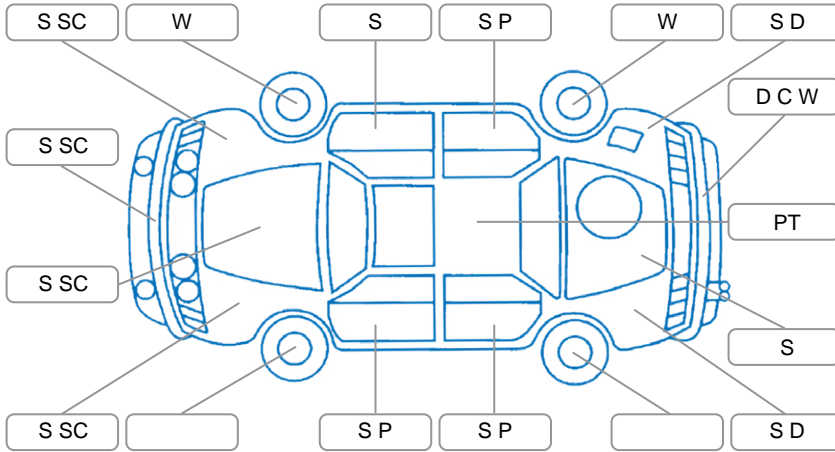

Report ID:	28,238,278	Version:	4
Created:	24 Jun 2026		

Make:	Toyota	Model:	Highlander
Body Style:	SUV	Year:	2011
Rego No.:	FTM73	Rego Expiry:	20 Jul 2026
WoF Expiry:	08 Jun 2027	Odometer:	277,039 Kms
Good No.:	28238278	VIN:	JTEES41A602171902
Next Service:	17/06/27 or 289000	Service History:	No

Key

S = Scratch R = Rust C = Crack * = Decals W = Significant scuffs
 D = Dent PT = Paint defect P = Pin dent SC = Stone Chips

Note: some defects and blemishes may not be displayed in the diagram

Body Inspection Comments

Stone chips in windscreen.

Conditions During Body Inspection

Dry

Under Carriage and Under Bonnet Inspection Comments

Interior Comments

Seats:	Both front seats have wear and tear.
Carpets:	Average
Panels:	wear and tear centre console box lid.
Dashboard:	Good