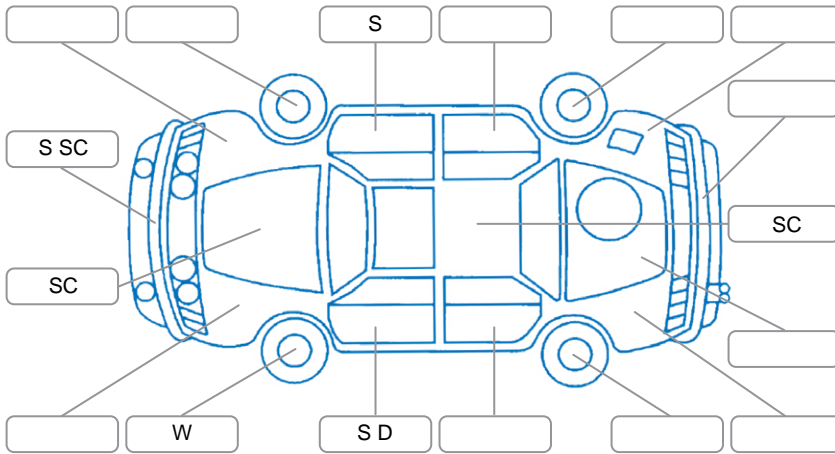

Report ID:	28,238,250	Version:	2
Created:	16 Jun 2026		

Make:	Mitsubishi	Model:	Eclipse Cross
Body Style:	SUV	Year:	2022
Rego No.:	PKQ518	Rego Expiry:	18 Aug 2026
WoF Expiry:	24 Jun 2027	Odometer:	104,661 Kms
Good No.:	28238250	VIN:	JMFXTGK1WNZ005208
Next Service:	105000	Service History:	Yes

Key
 S = Scratch R = Rust C = Crack * = Decals W = Significant scuffs
 D = Dent PT = Paint defect P = Pin dent SC = Stone Chips

Note: some defects and blemishes may not be displayed in the diagram

Body Inspection Comments

Stone chips on front windscreen
 Right hand headlight gouge

Conditions During Body Inspection: Wet

Under Carriage and Under Bonnet Inspection Comments

Four wheel drive

Interior Comments

Seats:	Good
Carpets:	Good
Panels:	Good
Dashboard:	Good